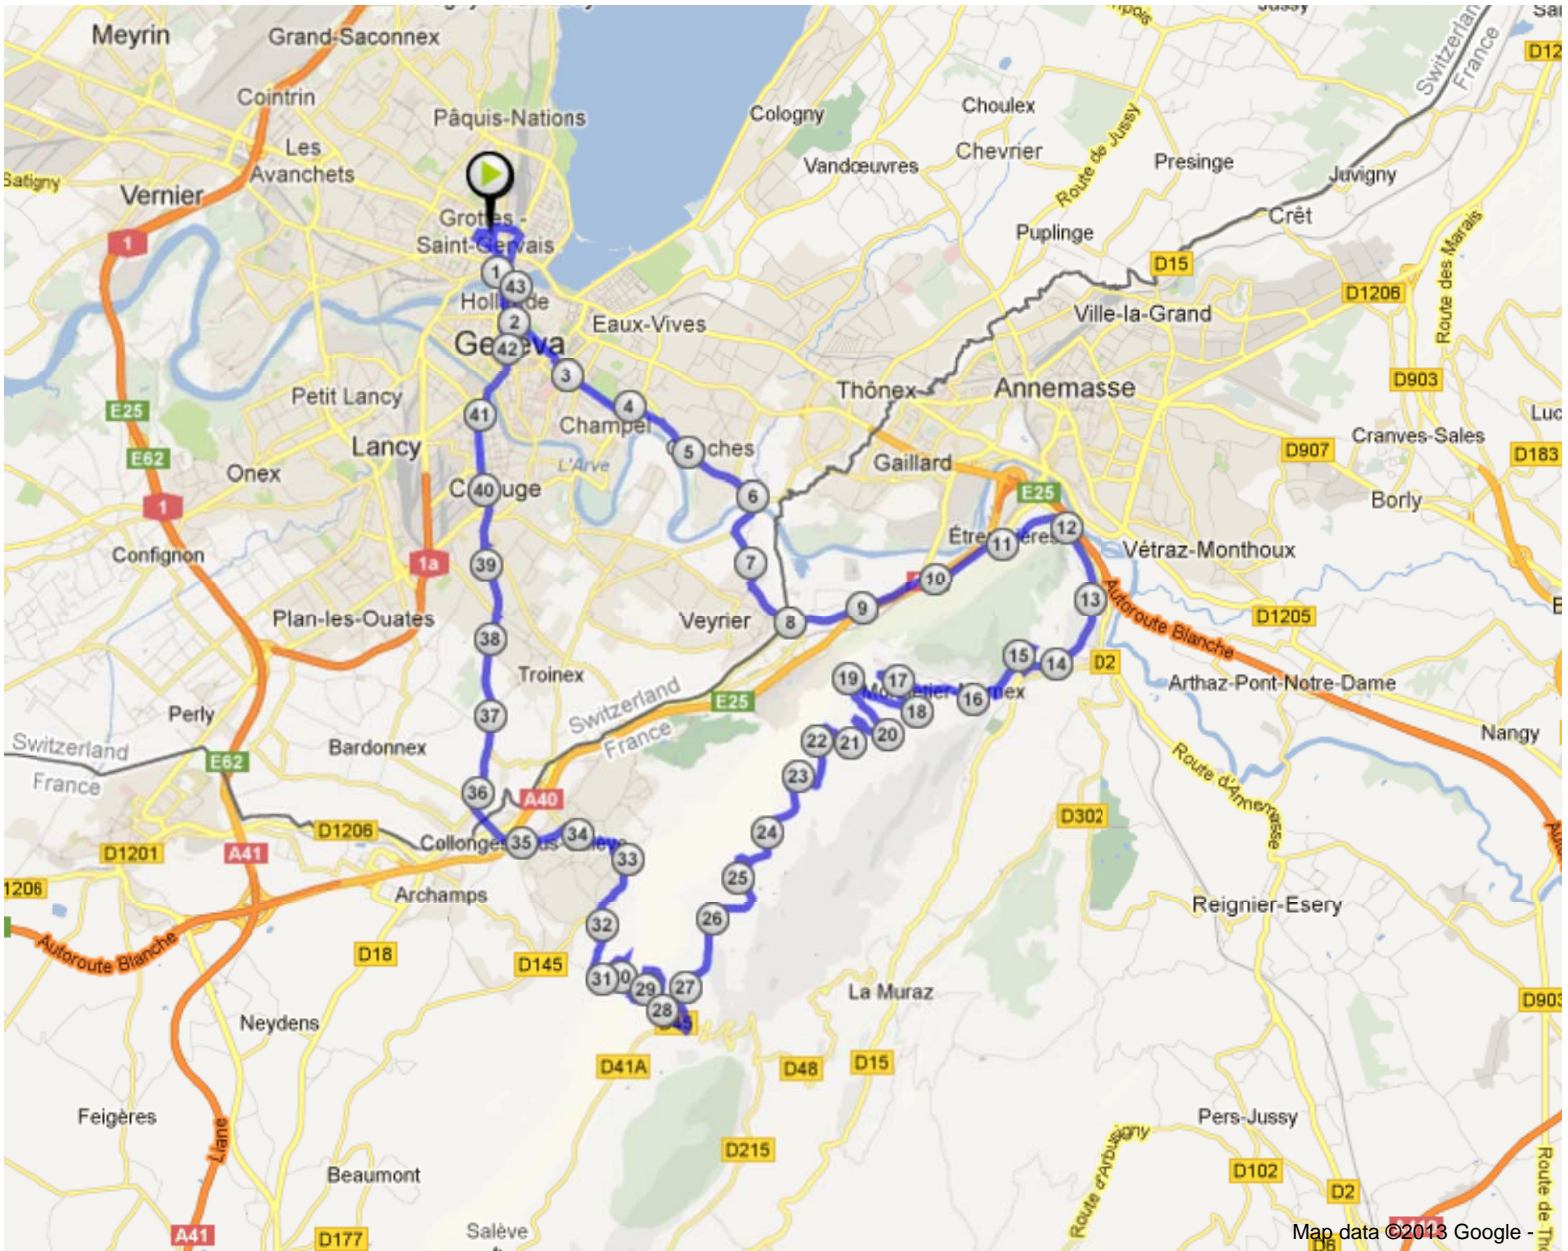

Name: Saleve
Level: Difficult / Mountainous
Distance: 45 KM
Climbing: 1,000 Meters

Map data ©2013 Google